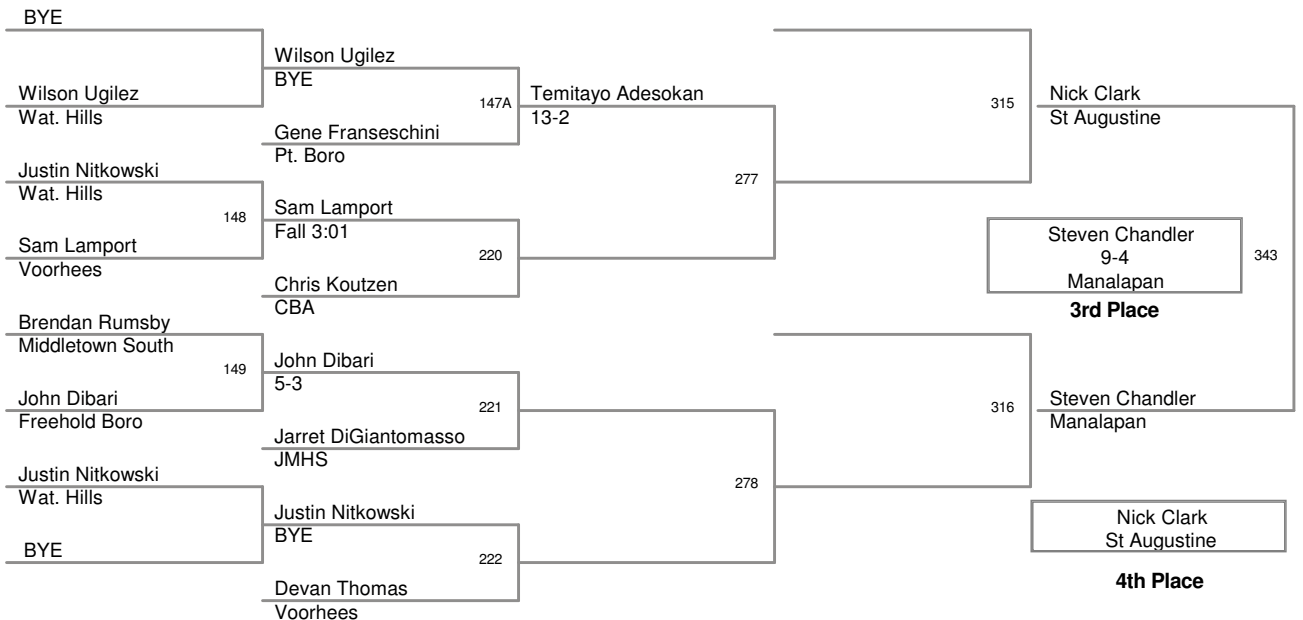

Walter Woods 2013
Walter Woods 20 Division

160 Lbs