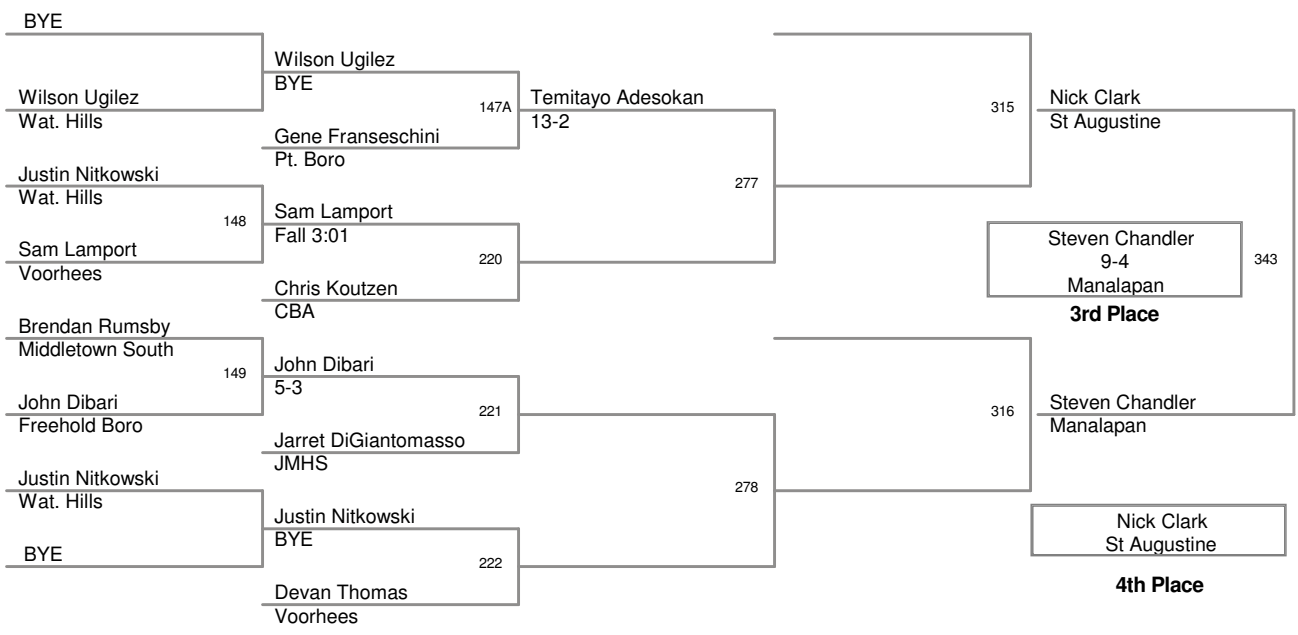

Walter Woods 2013
Walter Woods 20 Division

160 Lbs