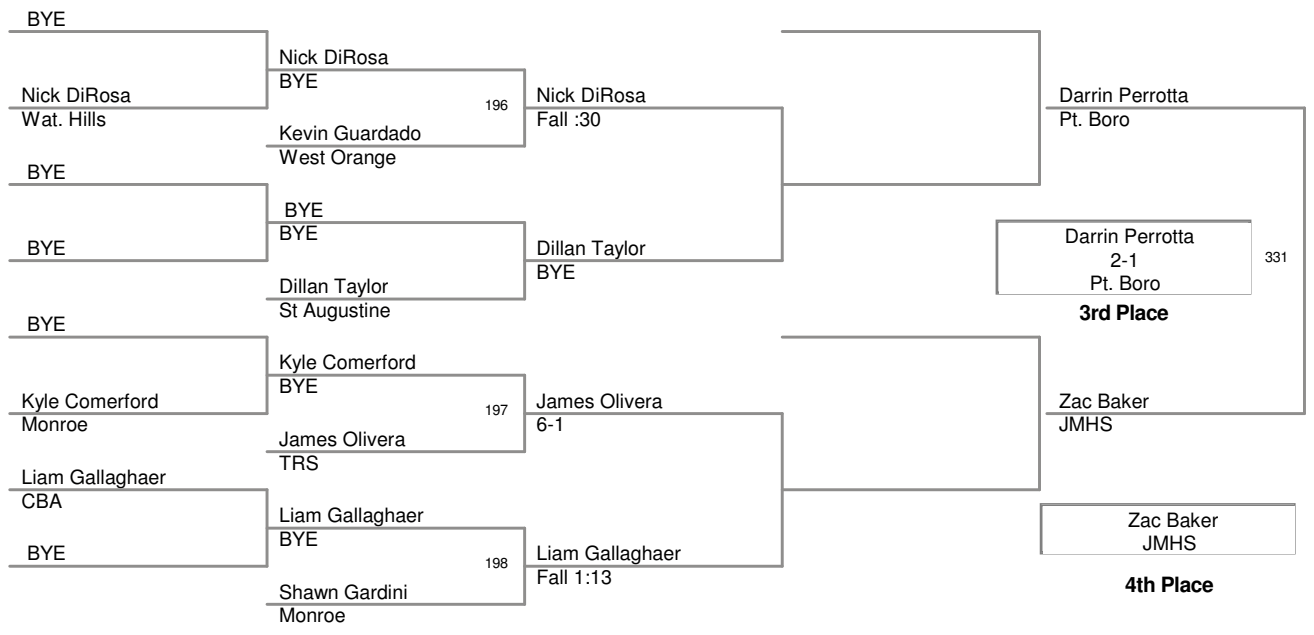

Walter Woods 2013
Walter Woods 20 Division

106 Lbs

Walter Woods 2013
Walter Woods 20 Division

113 Lbs

Walter Woods 2013
Walter Woods 20 Division

120 Lbs

Walter Woods 2013
Walter Woods 20 Division

126 Lbs