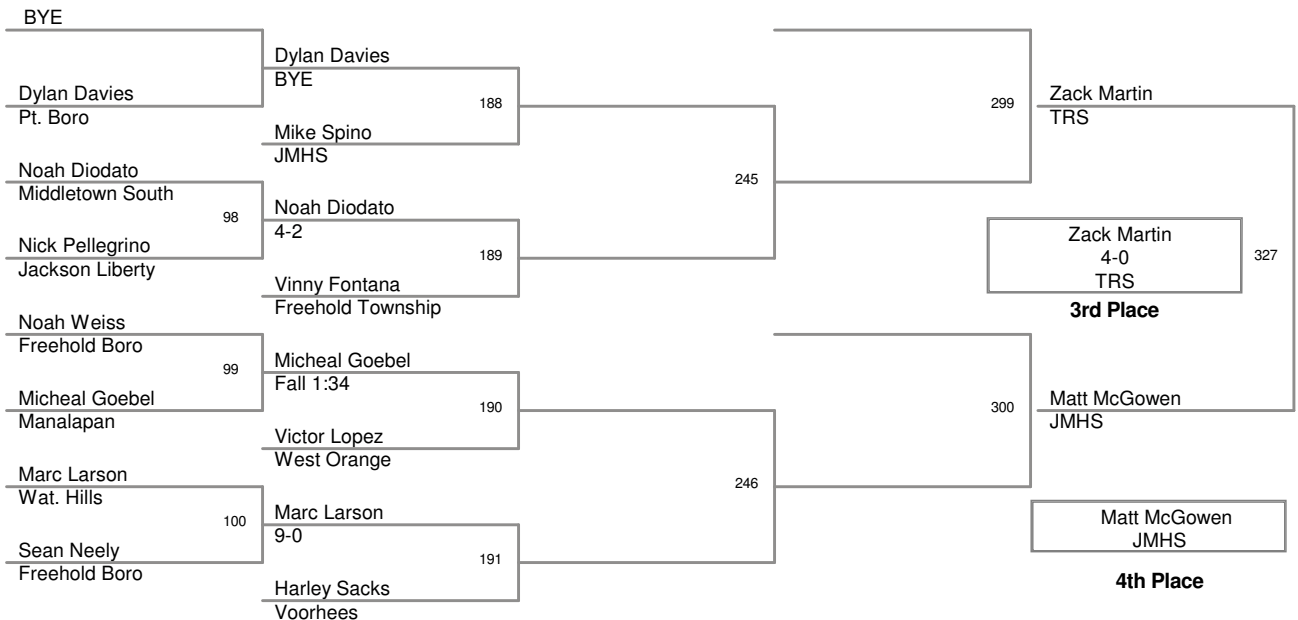

Walter Woods 2013
Walter Woods 20 Division

106 Lbs