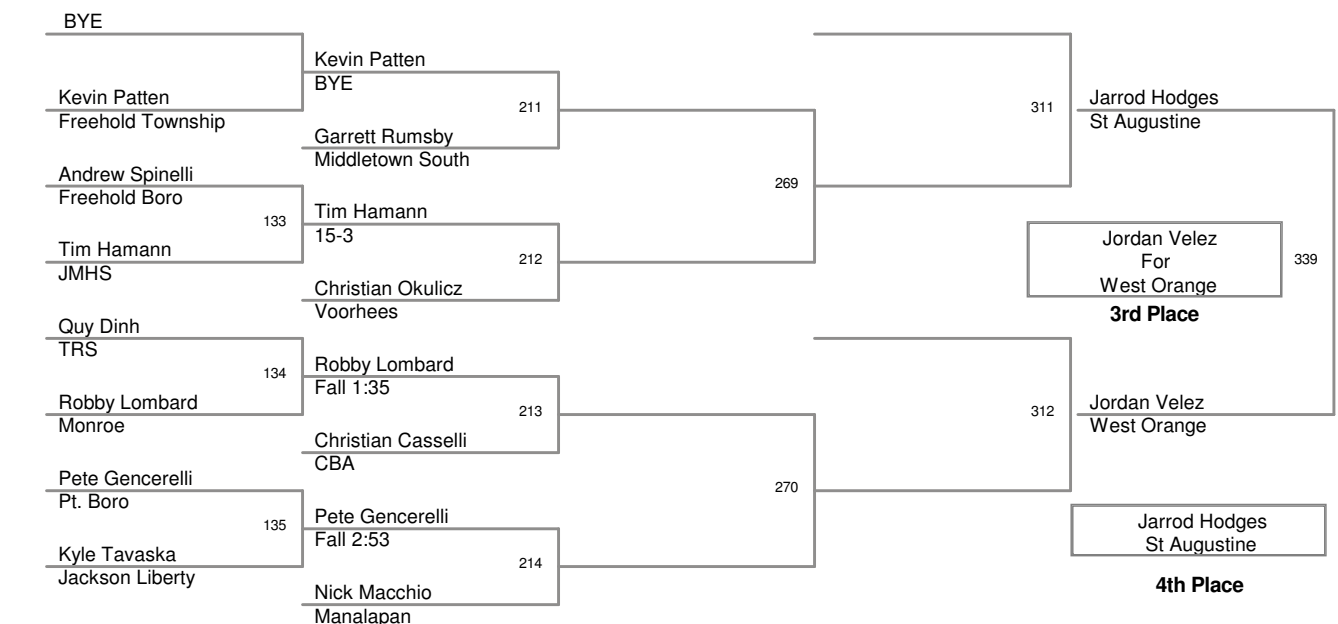

Walter Woods 2013
Walter Woods 20 Division

132 Lbs

Walter Woods 2013
Walter Woods 20 Division

138 Lbs

Walter Woods 2013
Walter Woods 20 Division

145 Lbs

Walter Woods 2013
Walter Woods 20 Division

152 Lbs