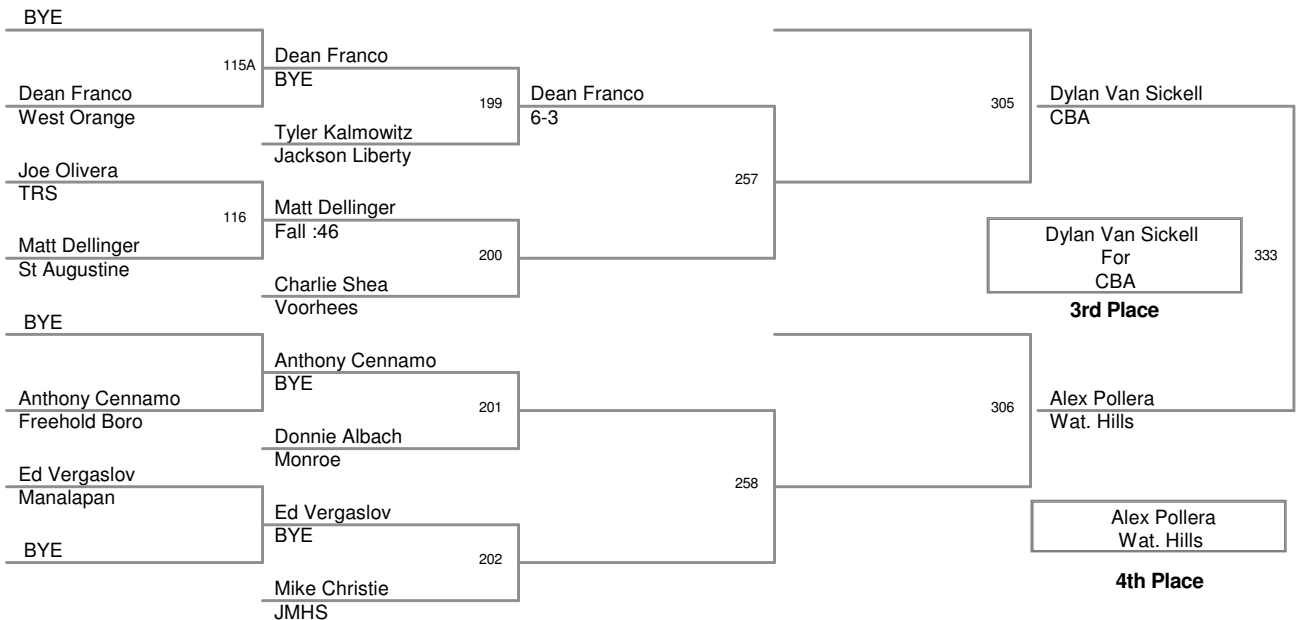

Walter Woods 2013
Walter Woods 20 Division

106 Lbs

Walter Woods 2013
Walter Woods 20 Division

113 Lbs

Walter Woods 2013
Walter Woods 20 Division

120 Lbs

Walter Woods 2013
Walter Woods 20 Division

126 Lbs