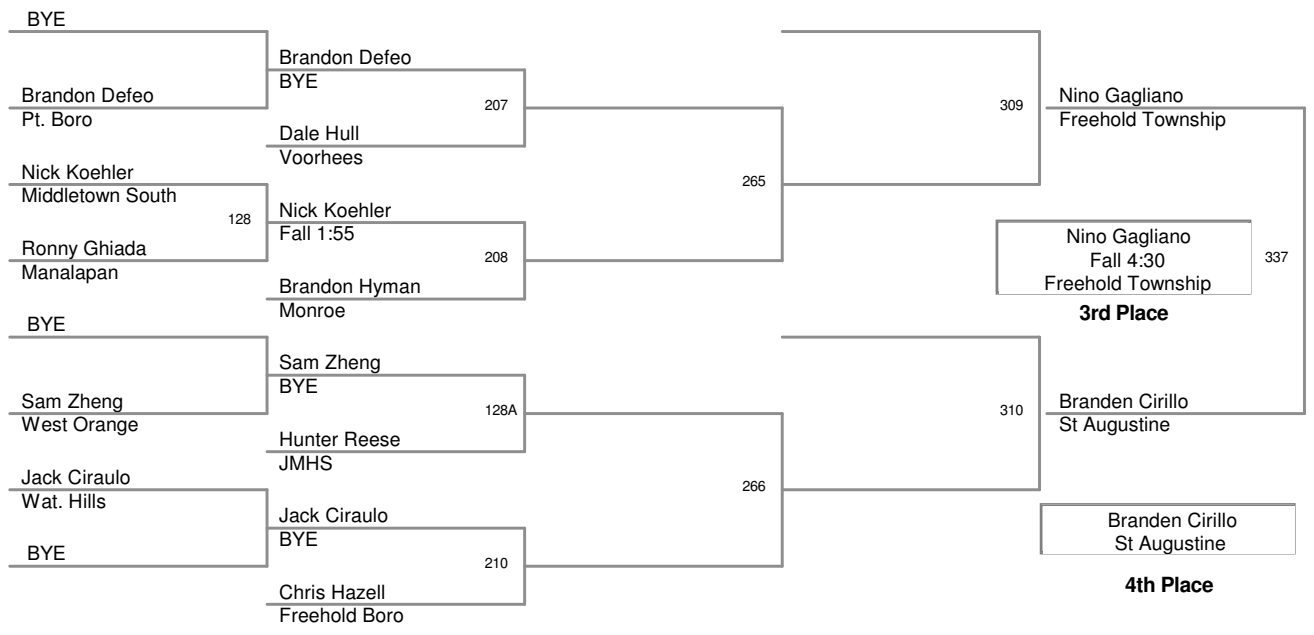

Walter Woods 2013
Walter Woods 20 Division

138 Lbs