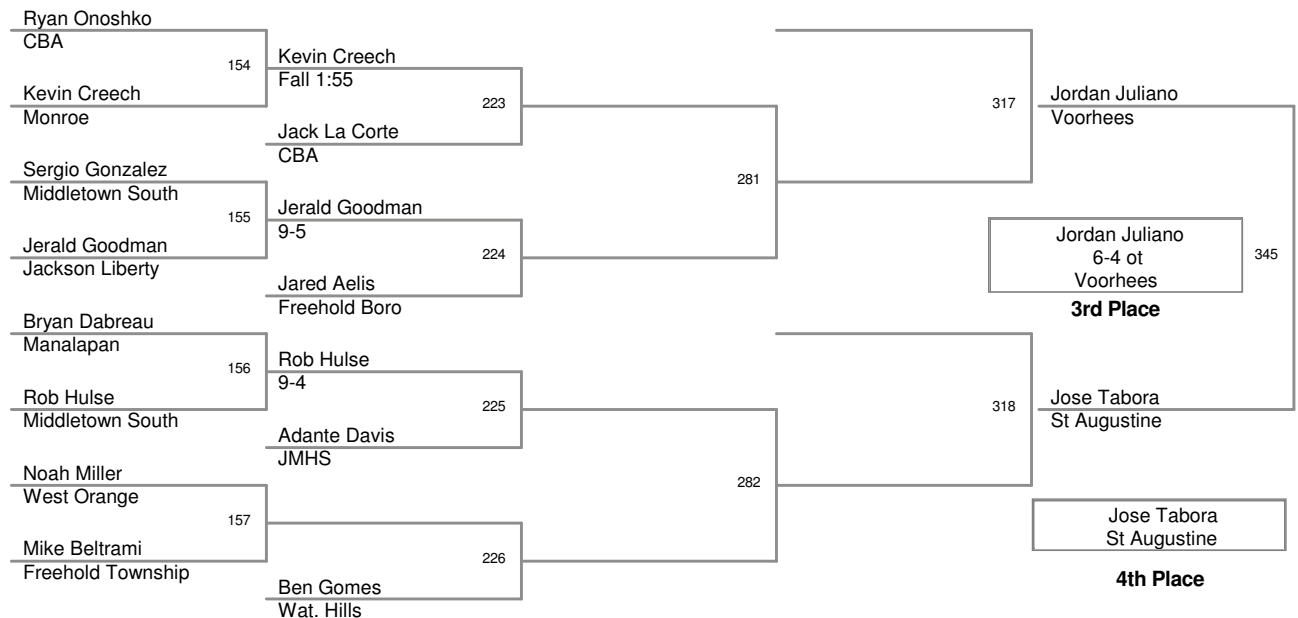

Walter Woods 2013
Walter Woods 20 Division

170 Lbs