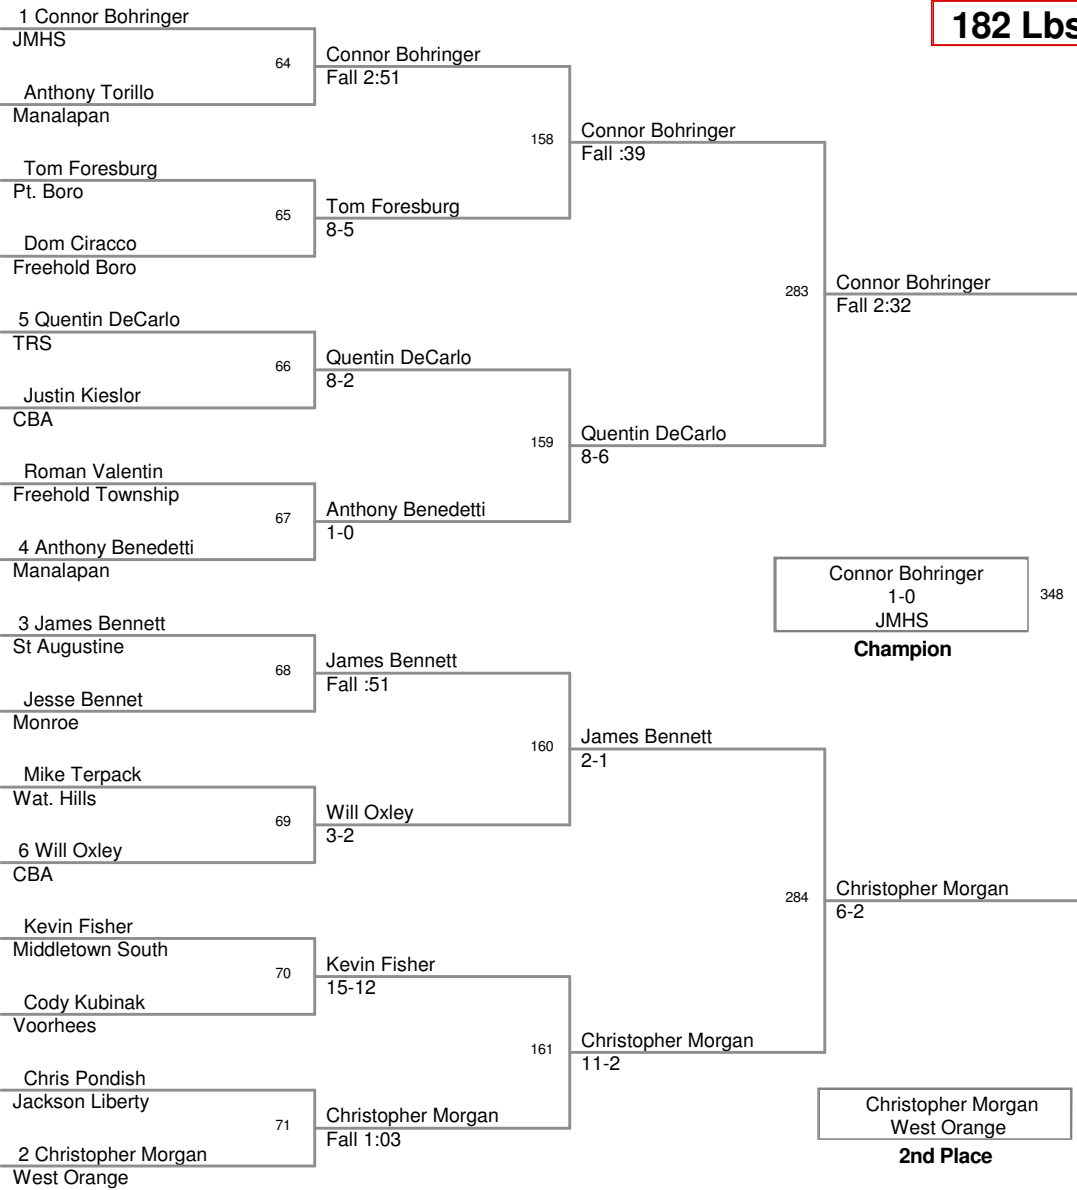

Walter Woods 2013
Walter Woods 20 Division

160 Lbs

Walter Woods 2013
Walter Woods 20 Division

170 Lbs

Walter Woods 2013
Walter Woods 20 Division

182 Lbs

Walter Woods 2013
Walter Woods 20 Division

195 Lbs