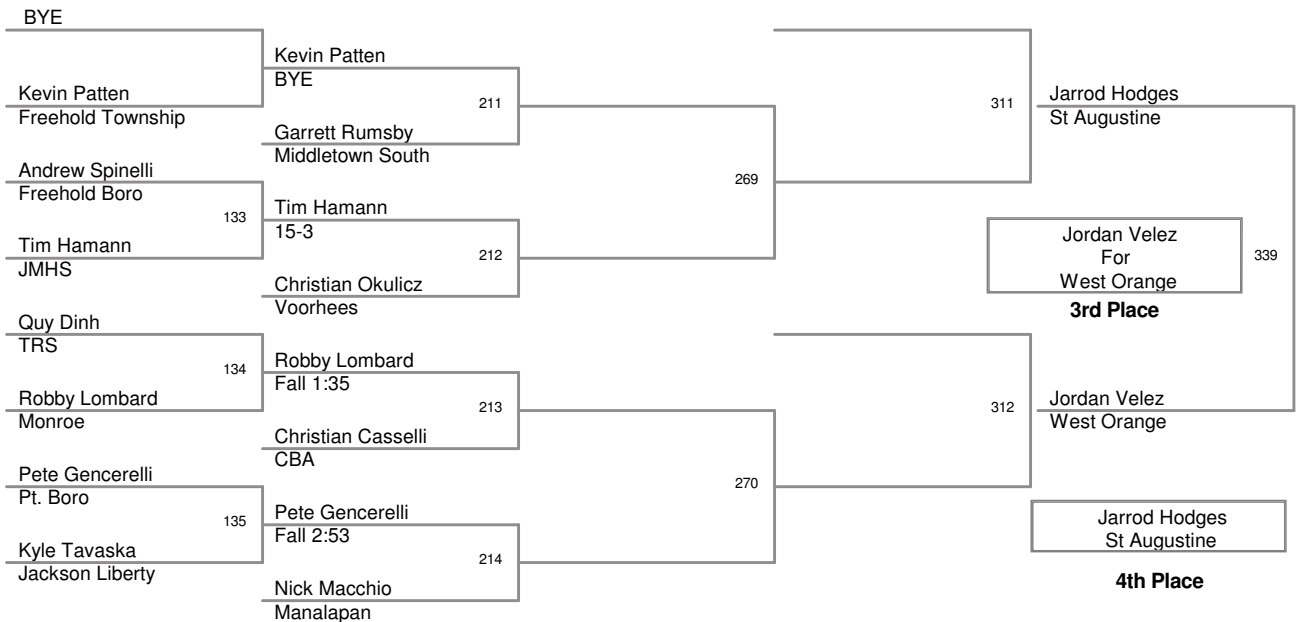

Walter Woods 2013
Walter Woods 20 Division

145 Lbs