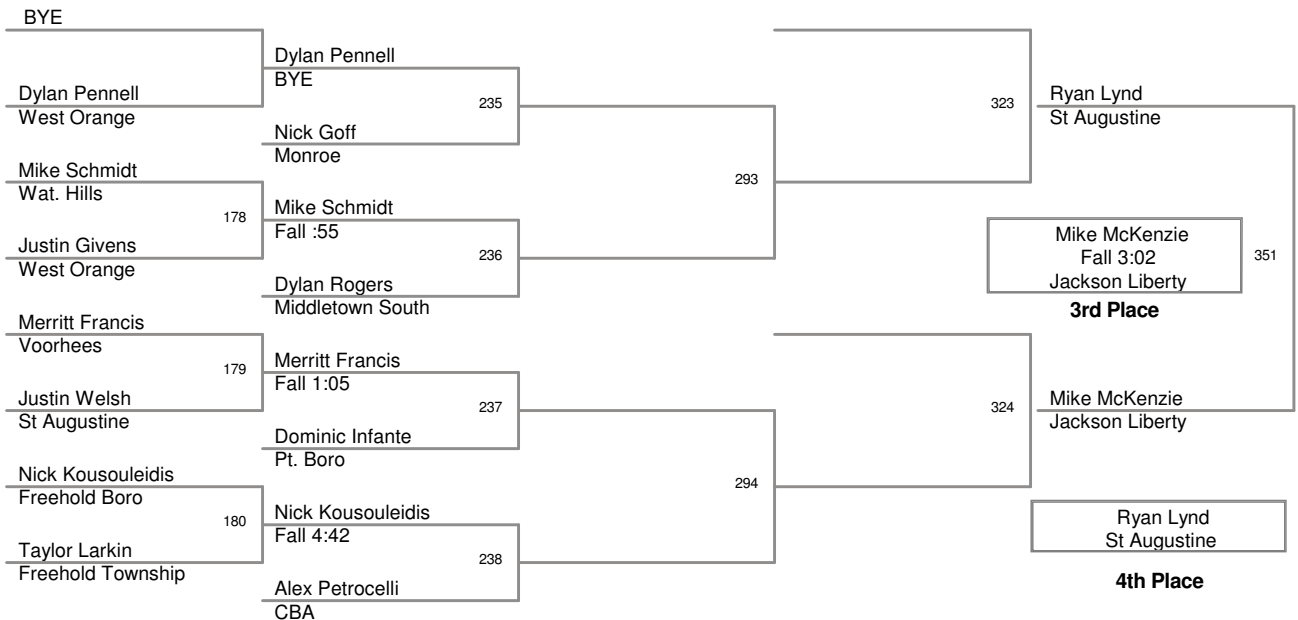

Walter Woods 2013
Walter Woods 20 Division

220 Lbs