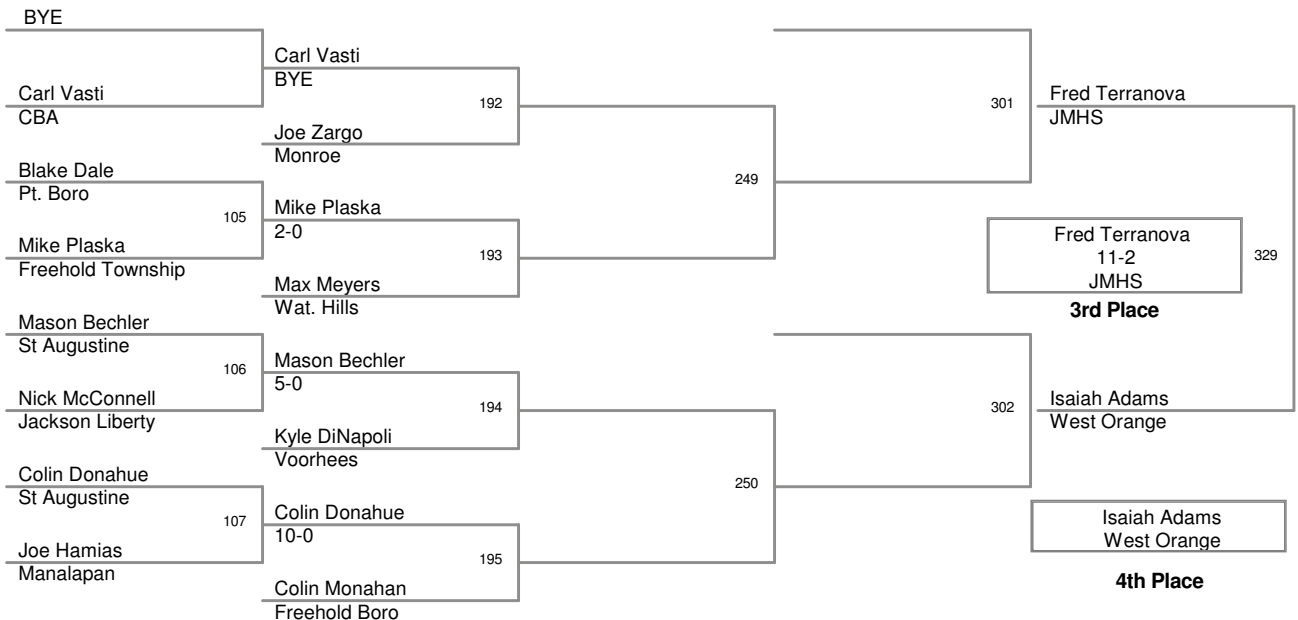

Walter Woods 2013
Walter Woods 20 Division

220 Lbs

Walter Woods 2013
Walter Woods 20 Division

285 Lbs

Walter Woods 2013
Walter Woods 20 Division

106 Lbs

Walter Woods 2013
Walter Woods 20 Division

113 Lbs