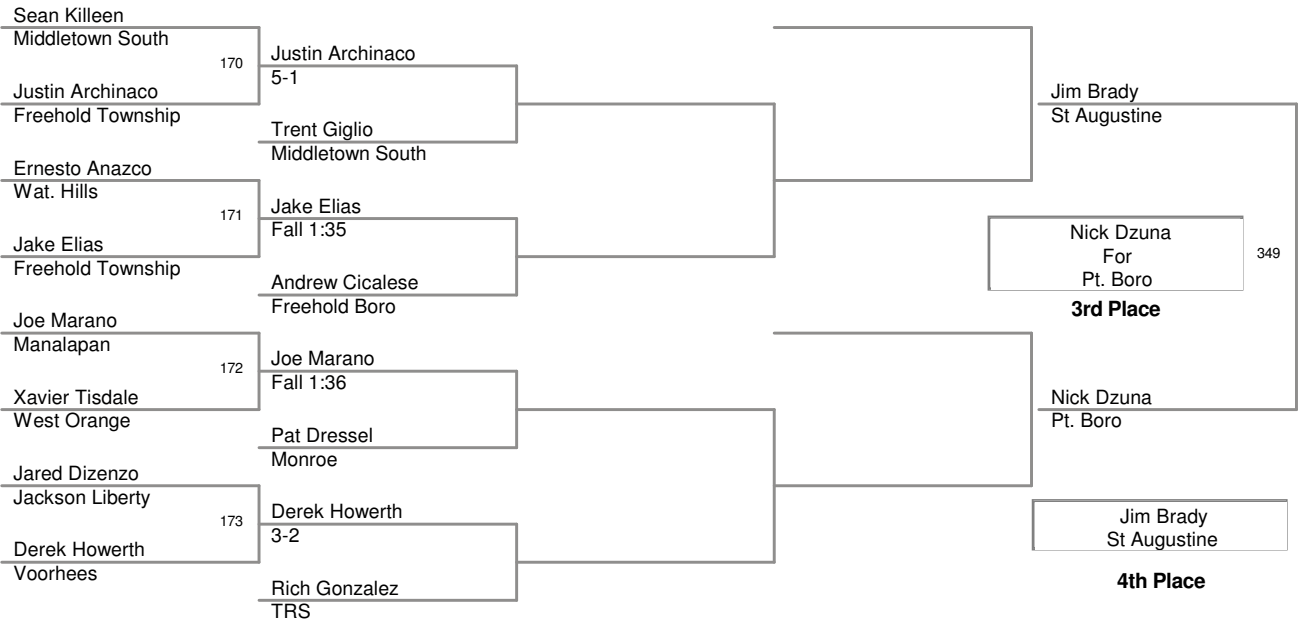

Walter Woods 2013
Walter Woods 20 Division

195 Lbs