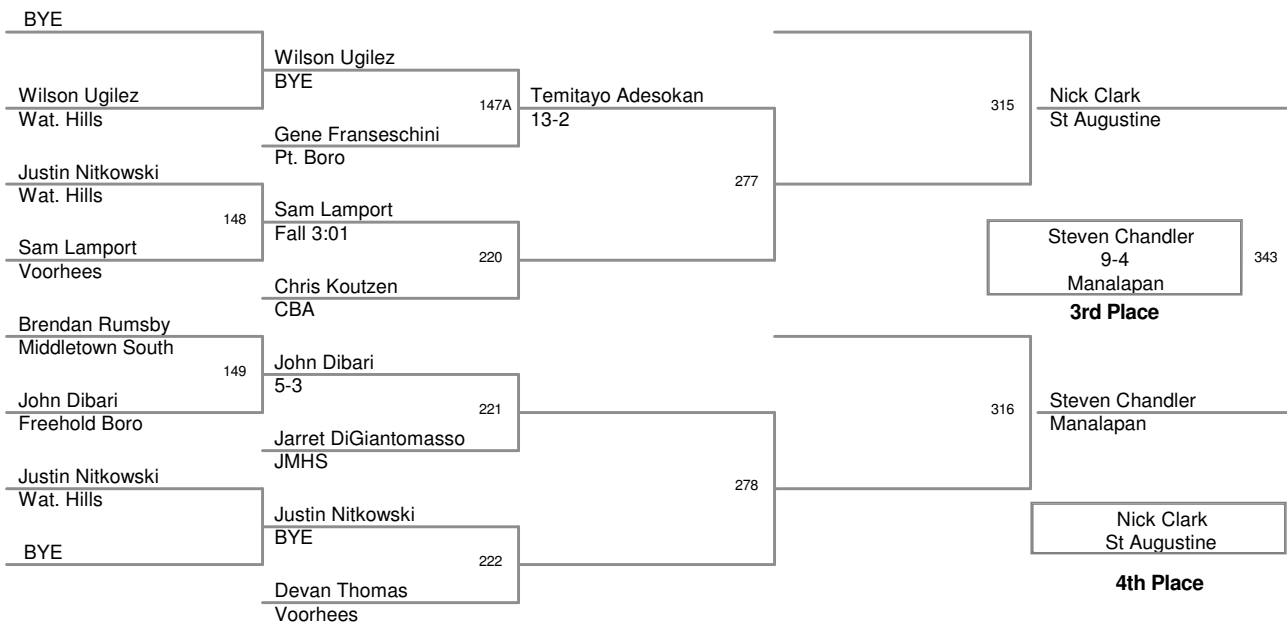

Walter Woods 2013
Walter Woods 20 Division

145 Lbs

Walter Woods 2013
Walter Woods 20 Division

152 Lbs

Walter Woods 2013
Walter Woods 20 Division

160 Lbs

Walter Woods 2013
Walter Woods 20 Division

170 Lbs