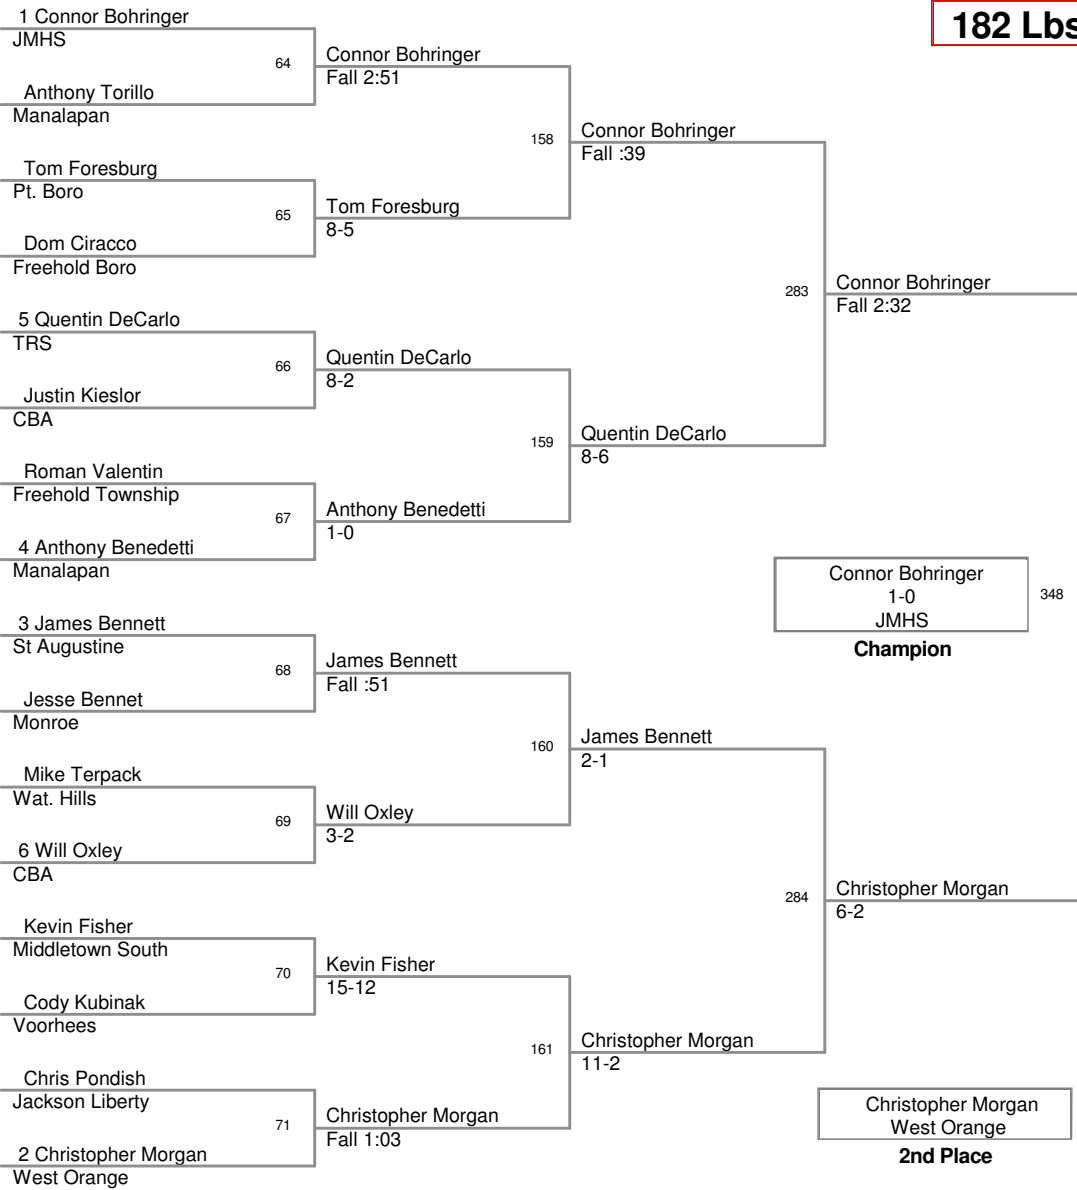

Walter Woods 2013
Walter Woods 20 Division

182 Lbs