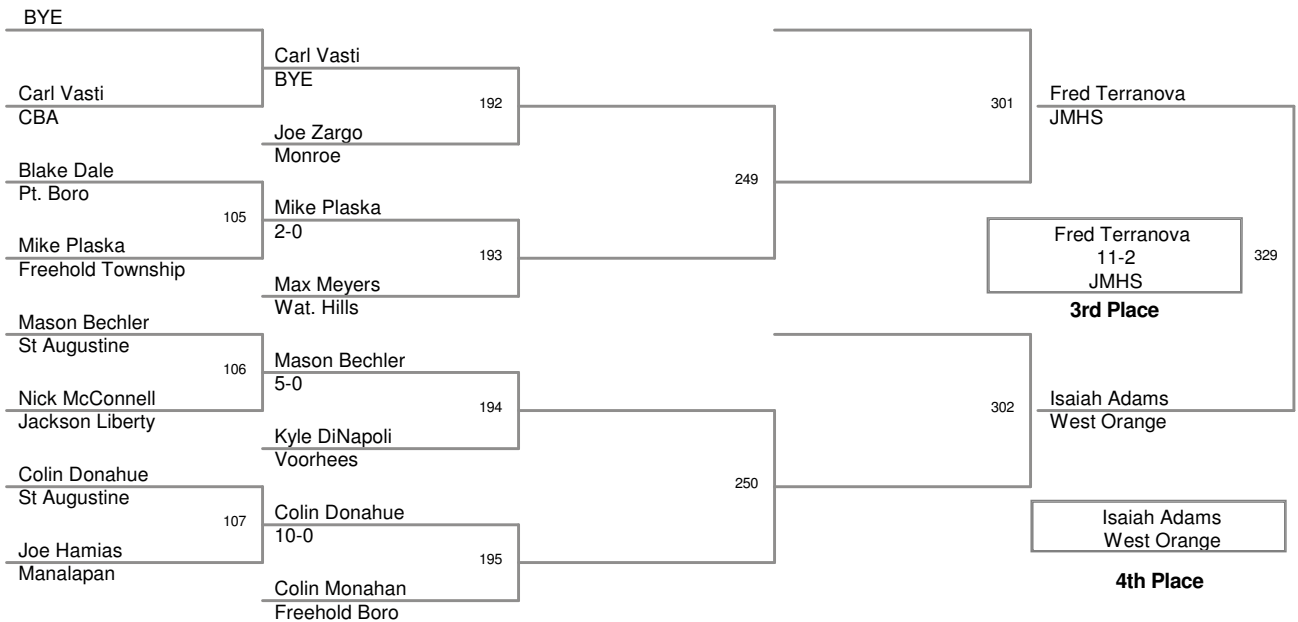

Walter Woods 2013
Walter Woods 20 Division

113 Lbs