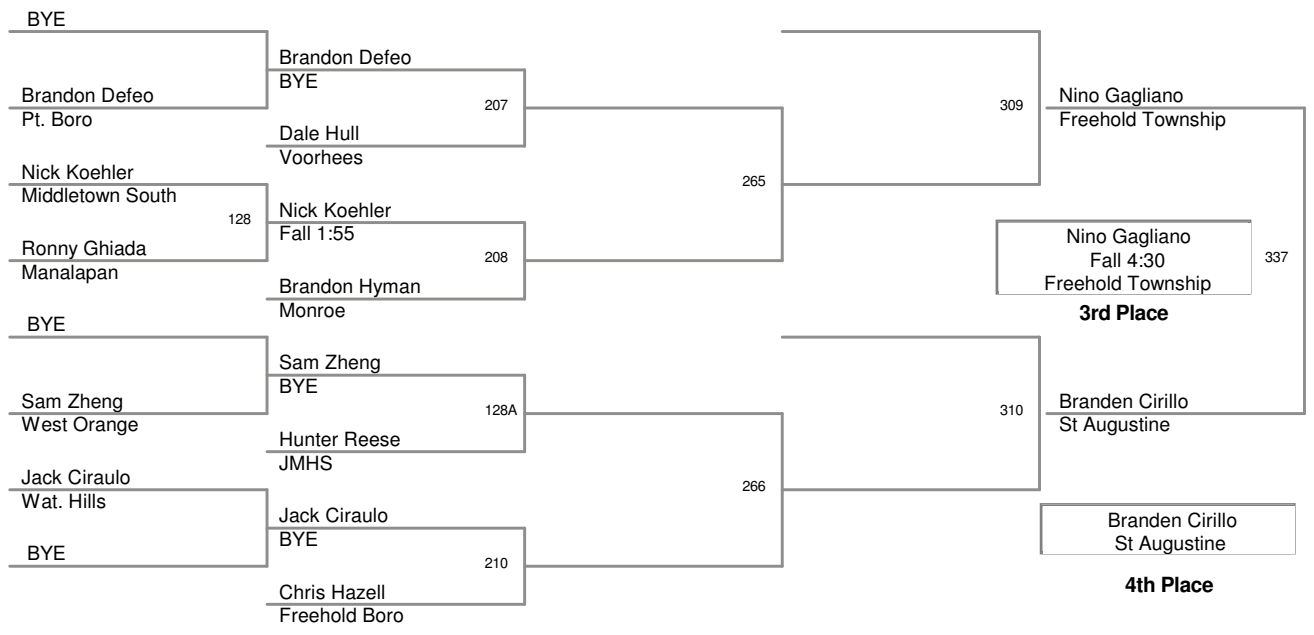

Walter Woods 2013
Walter Woods 20 Division

120 Lbs

Walter Woods 2013
Walter Woods 20 Division

126 Lbs

Walter Woods 2013
Walter Woods 20 Division

132 Lbs

Walter Woods 2013
Walter Woods 20 Division

138 Lbs