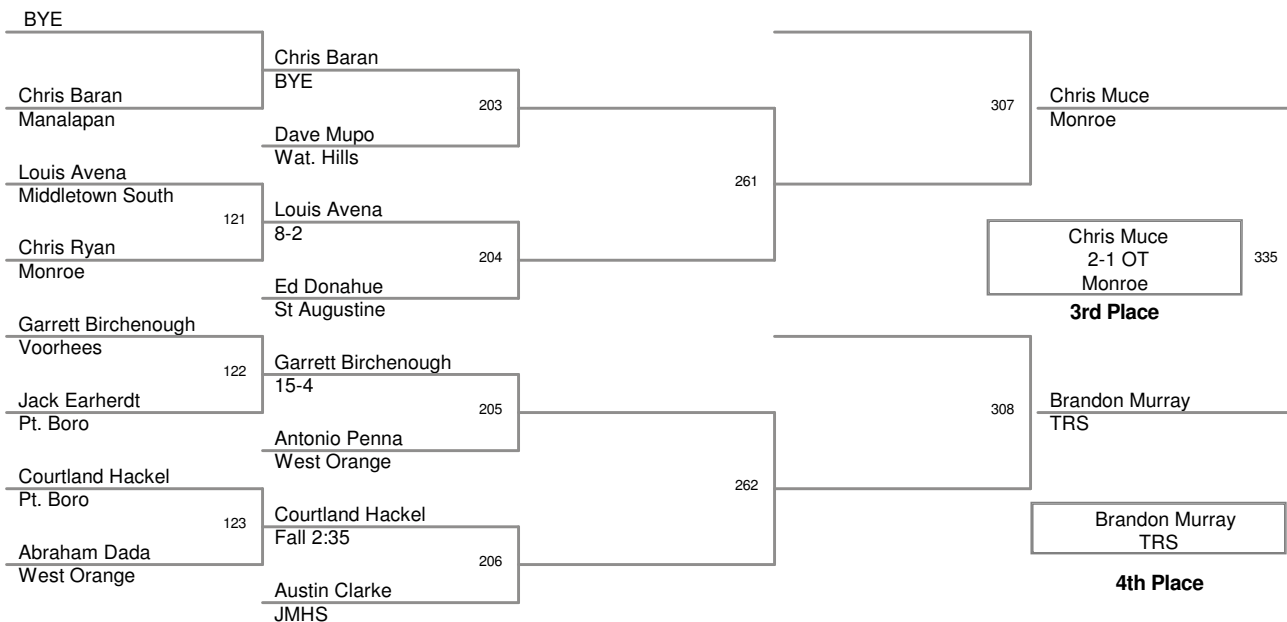

Walter Woods 2013
Walter Woods 20 Division

132 Lbs