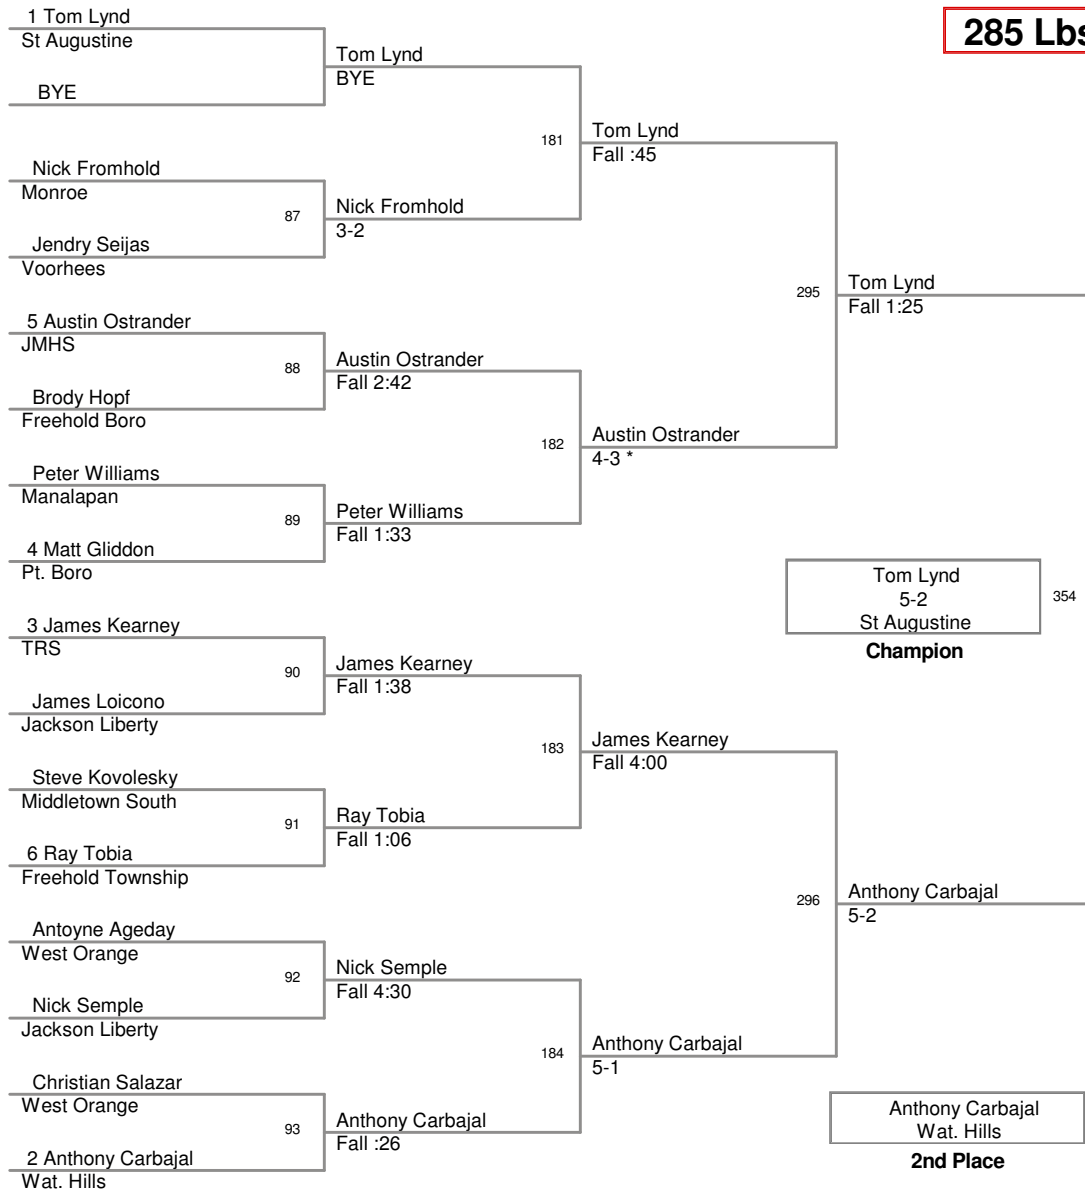

Walter Woods 2013
Walter Woods 20 Division

182 Lbs

Walter Woods 2013
Walter Woods 20 Division

195 Lbs

Walter Woods 2013
Walter Woods 20 Division

220 Lbs

Walter Woods 2013
Walter Woods 20 Division

285 Lbs