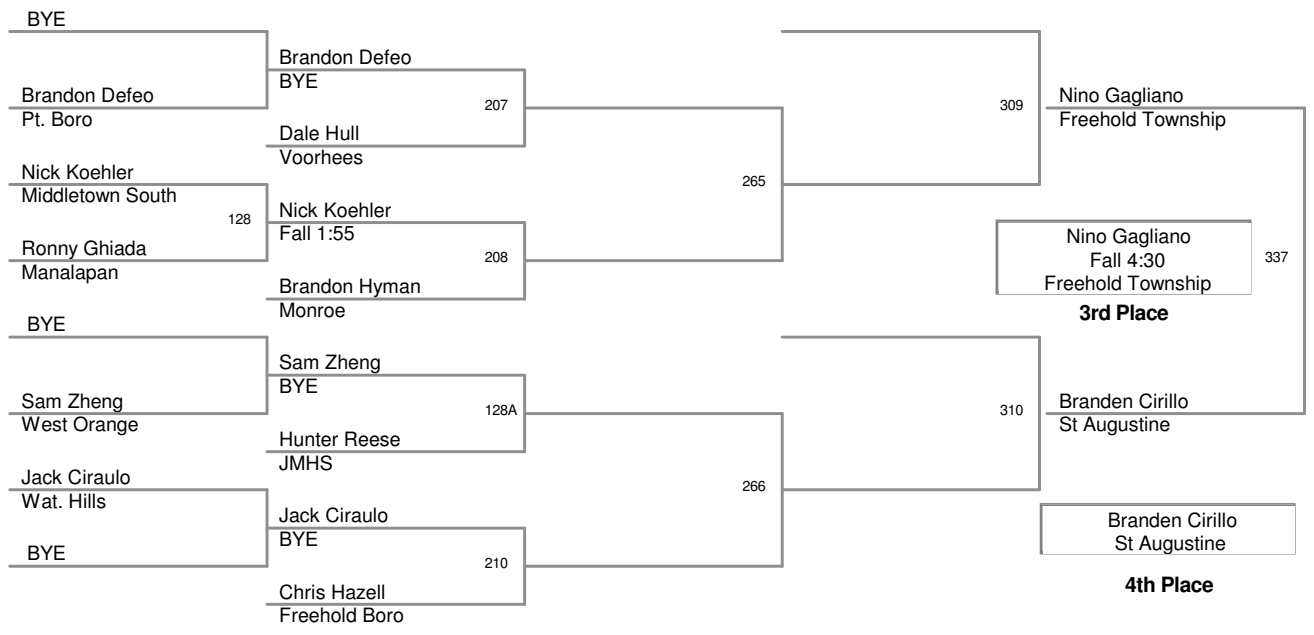

Walter Woods 2013
Walter Woods 20 Division

138 Lbs