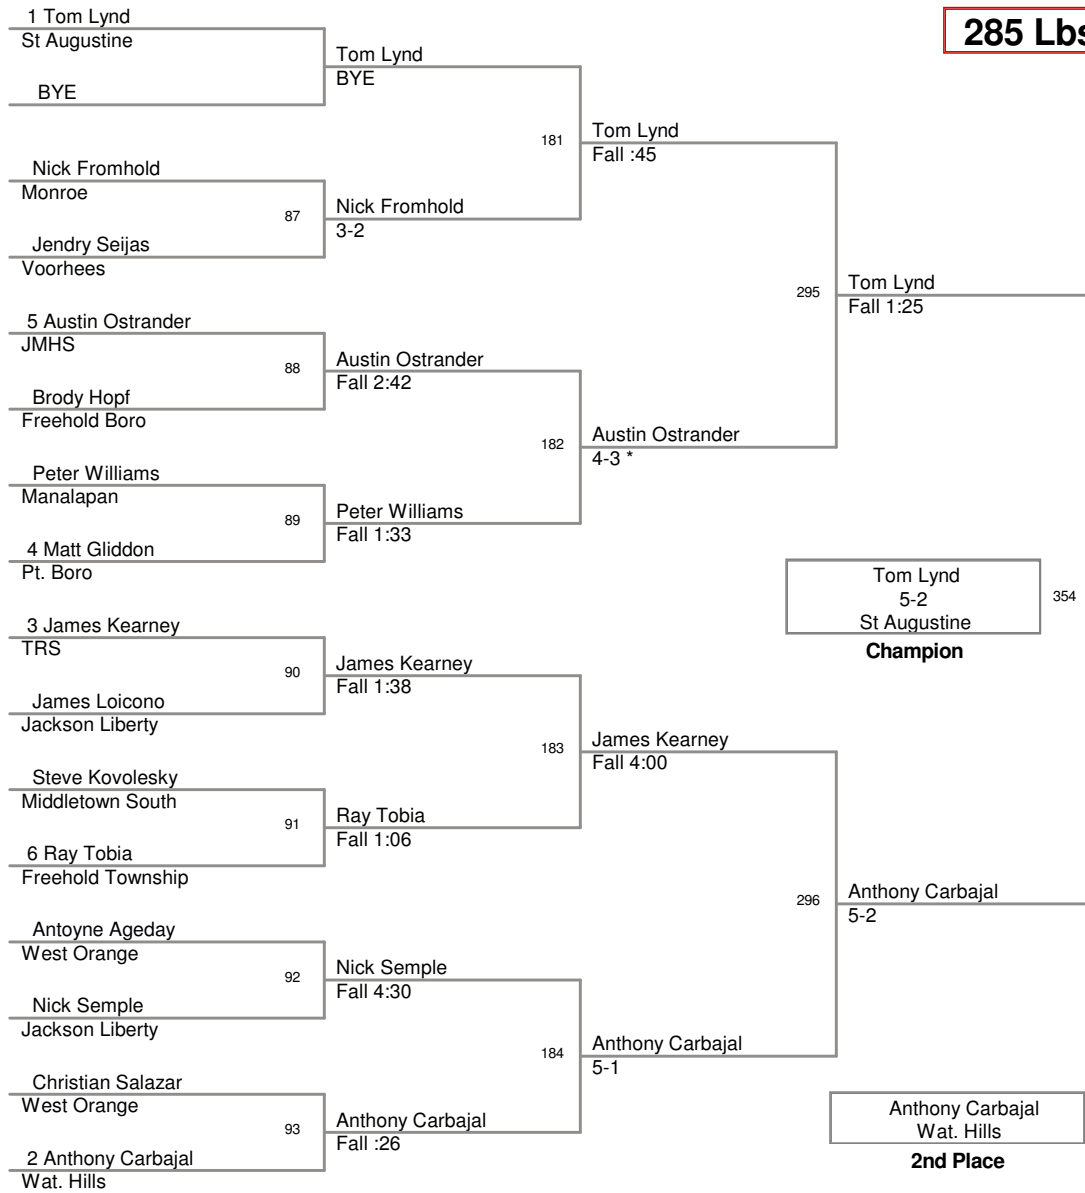

Walter Woods 2013
Walter Woods 20 Division

285 Lbs