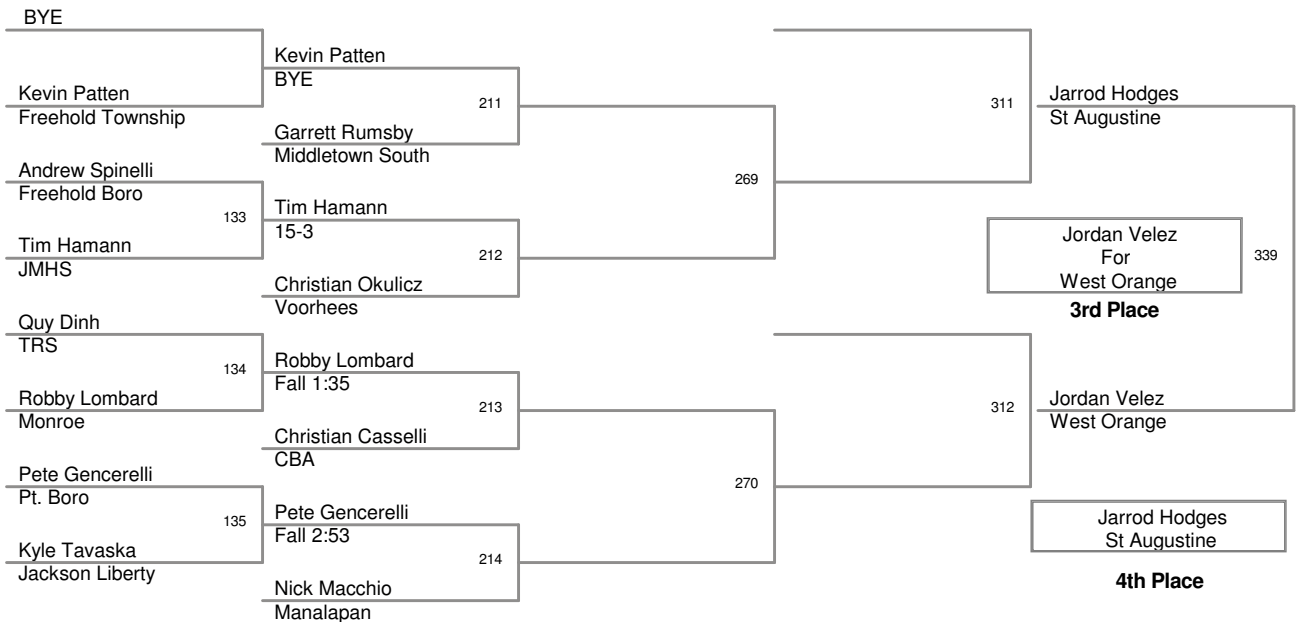

Walter Woods 2013
Walter Woods 20 Division

132 Lbs

Walter Woods 2013
Walter Woods 20 Division

138 Lbs

Walter Woods 2013
Walter Woods 20 Division

145 Lbs

Walter Woods 2013
Walter Woods 20 Division

152 Lbs