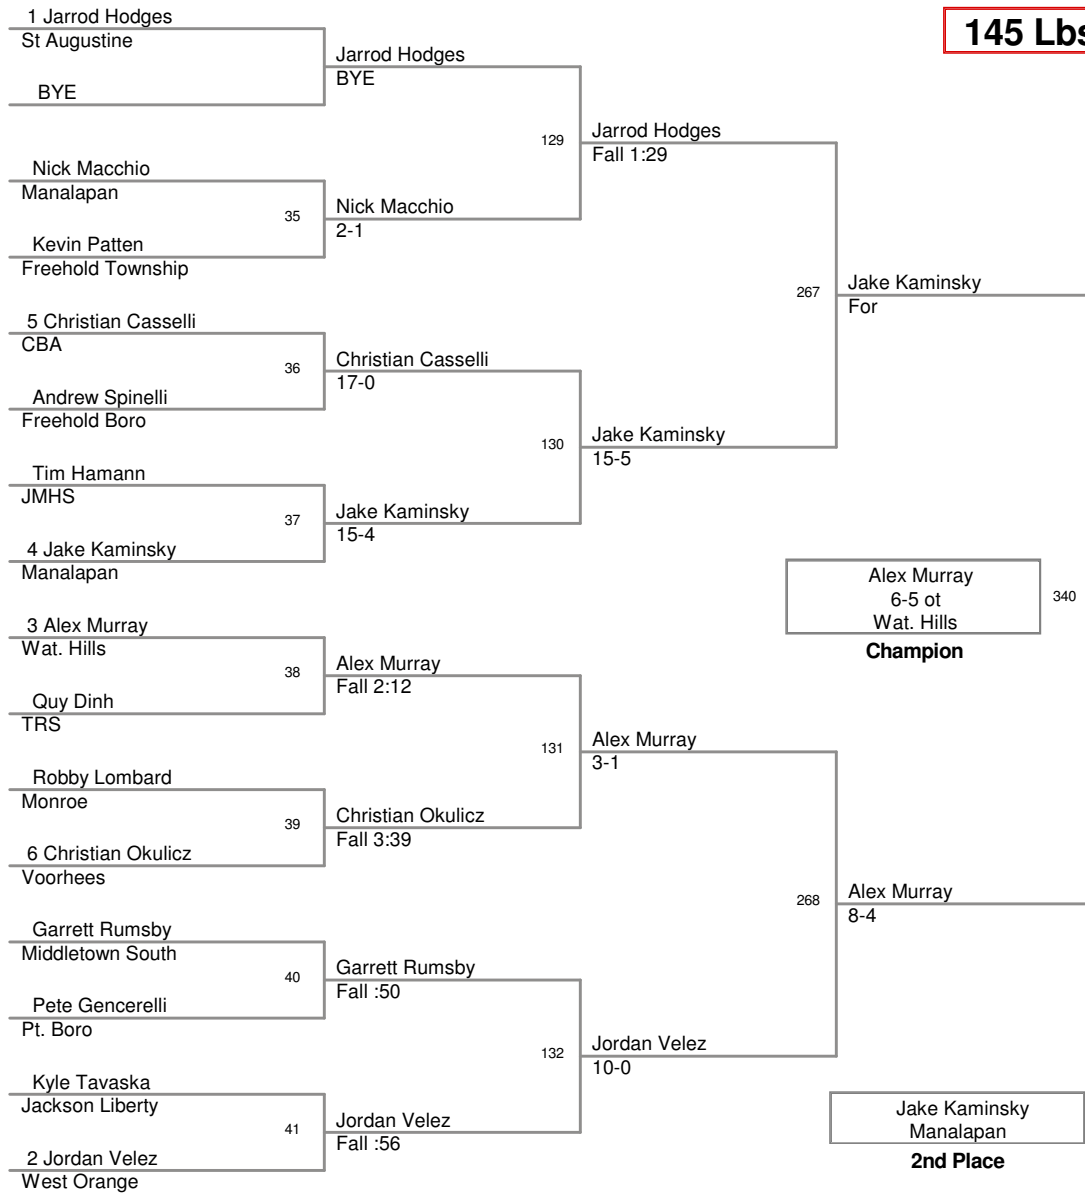

Walter Woods 2013
Walter Woods 20 Division

145 Lbs