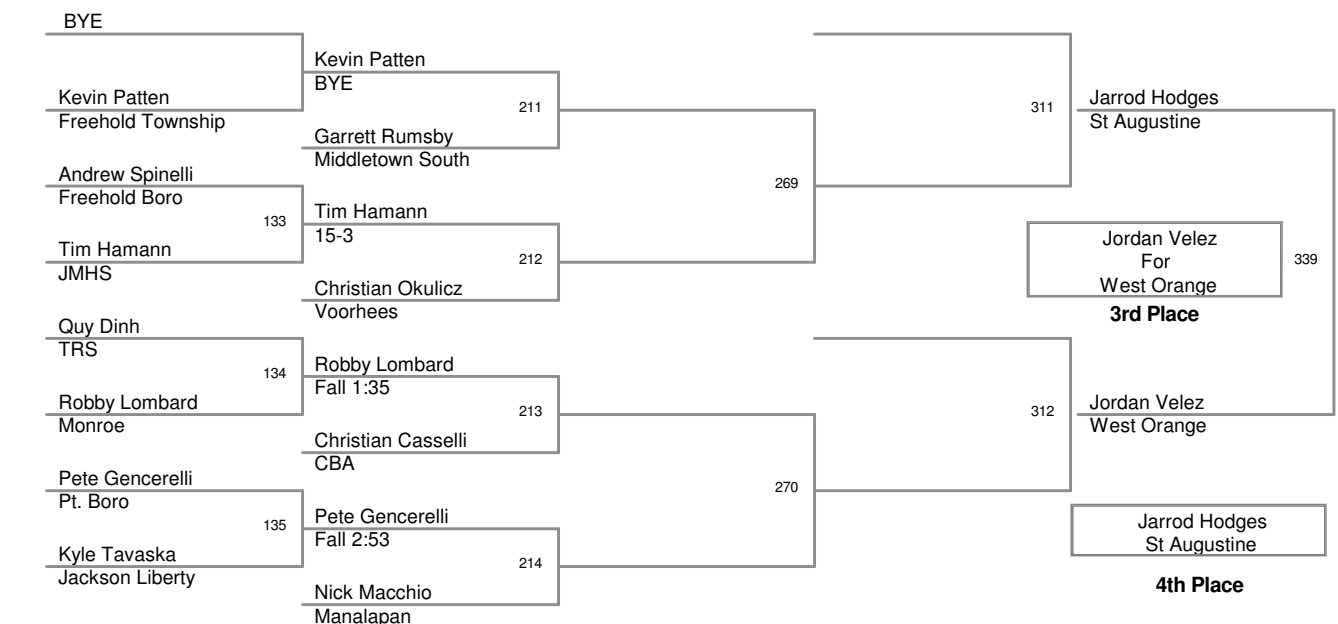

Walter Woods 2013
Walter Woods 20 Division

145 Lbs