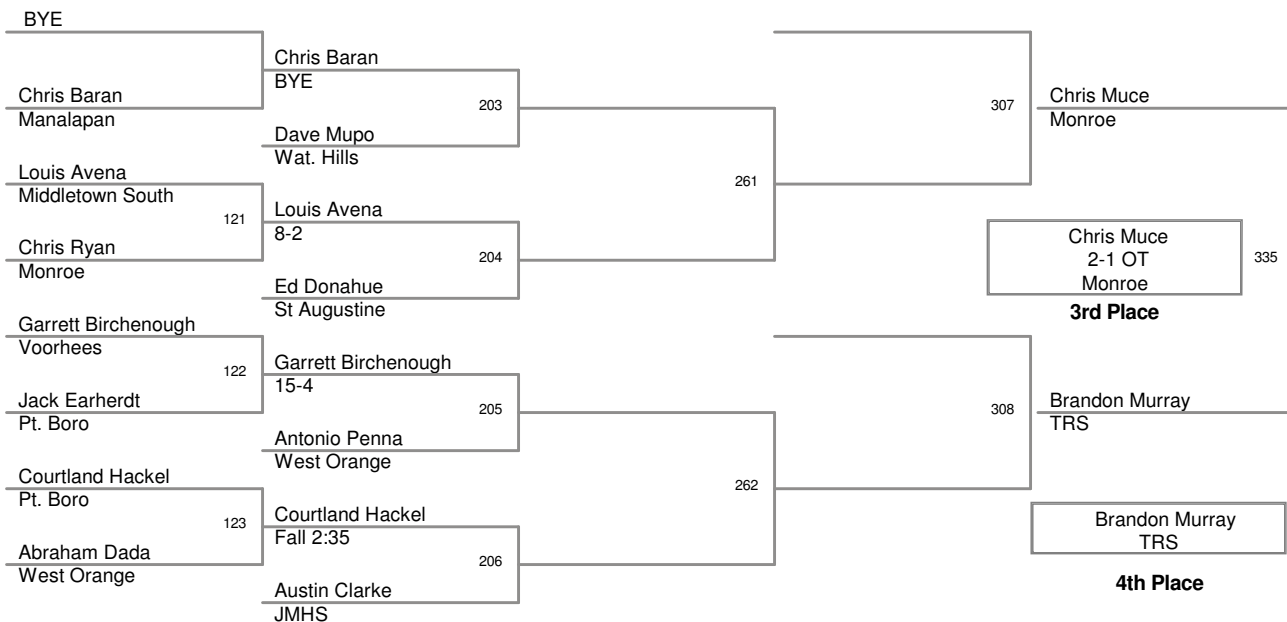

Walter Woods 2013
Walter Woods 20 Division

120 Lbs

Walter Woods 2013
Walter Woods 20 Division

126 Lbs

Walter Woods 2013
Walter Woods 20 Division

132 Lbs

Walter Woods 2013
Walter Woods 20 Division

138 Lbs