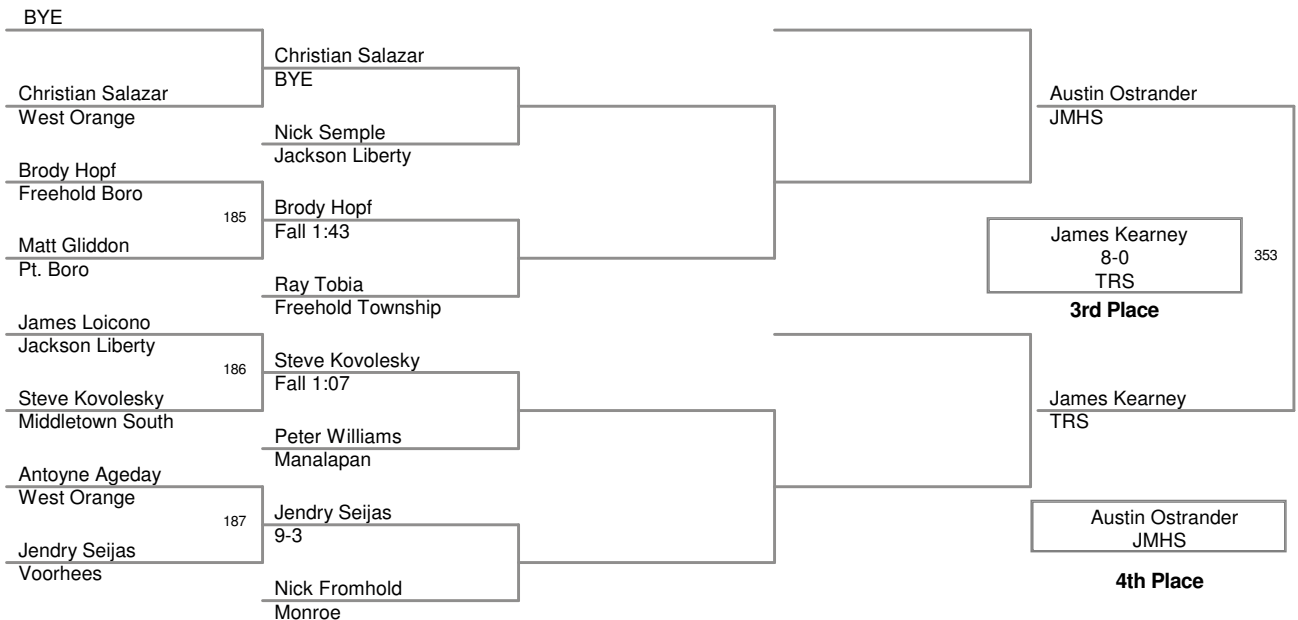

Walter Woods 2013
Walter Woods 20 Division

182 Lbs

Walter Woods 2013
Walter Woods 20 Division

195 Lbs

Walter Woods 2013
Walter Woods 20 Division

220 Lbs

Walter Woods 2013
Walter Woods 20 Division

285 Lbs