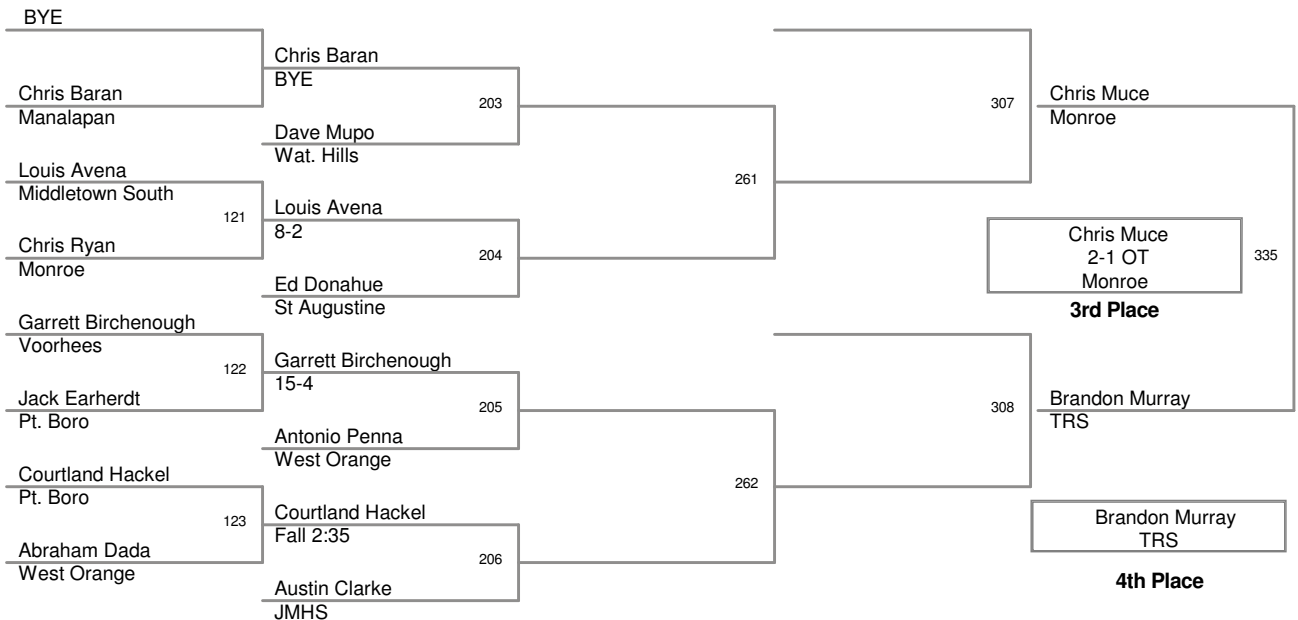

Walter Woods 2013
Walter Woods 20 Division

132 Lbs