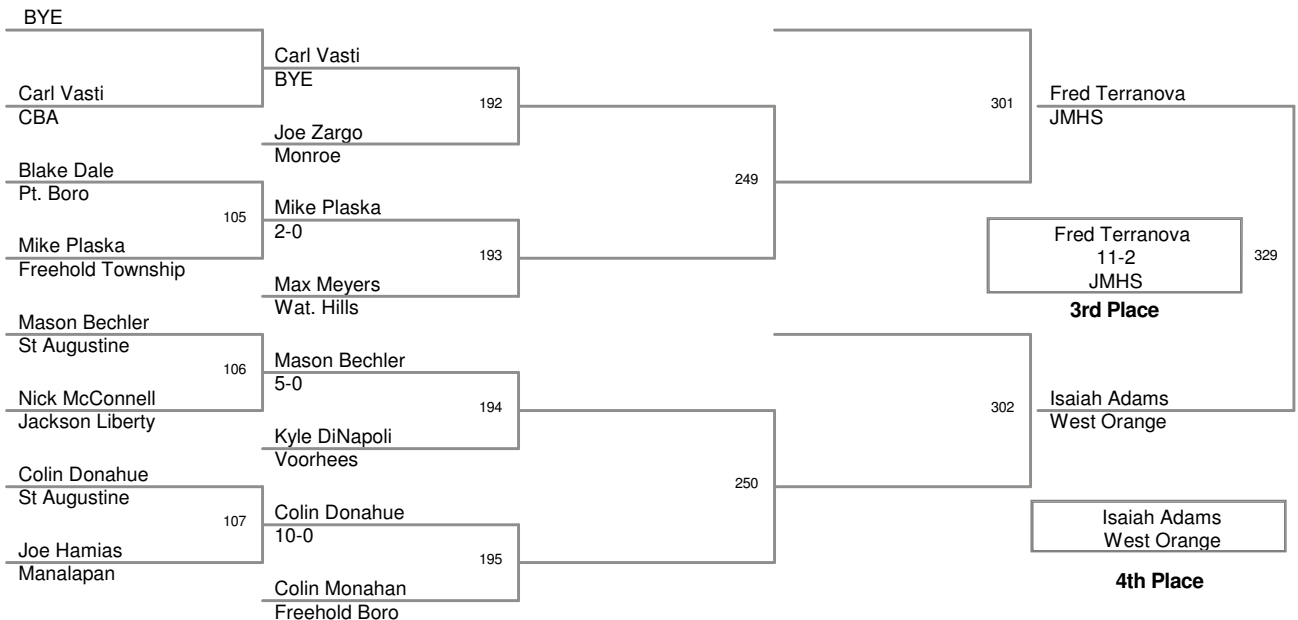

Walter Woods 2013
Walter Woods 20 Division

106 Lbs

Walter Woods 2013
Walter Woods 20 Division

113 Lbs

Walter Woods 2013
Walter Woods 20 Division

120 Lbs

Walter Woods 2013
Walter Woods 20 Division

126 Lbs