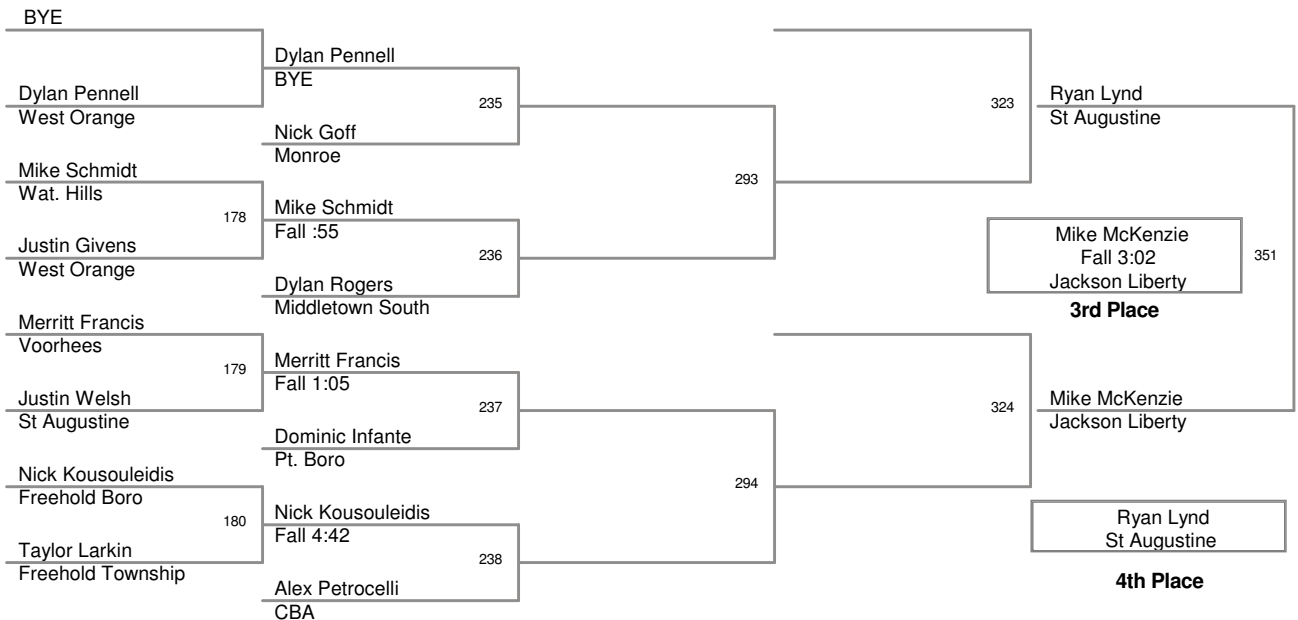

Walter Woods 2013
Walter Woods 20 Division

182 Lbs

Walter Woods 2013
Walter Woods 20 Division

195 Lbs

Walter Woods 2013
Walter Woods 20 Division

220 Lbs

Walter Woods 2013
Walter Woods 20 Division

285 Lbs