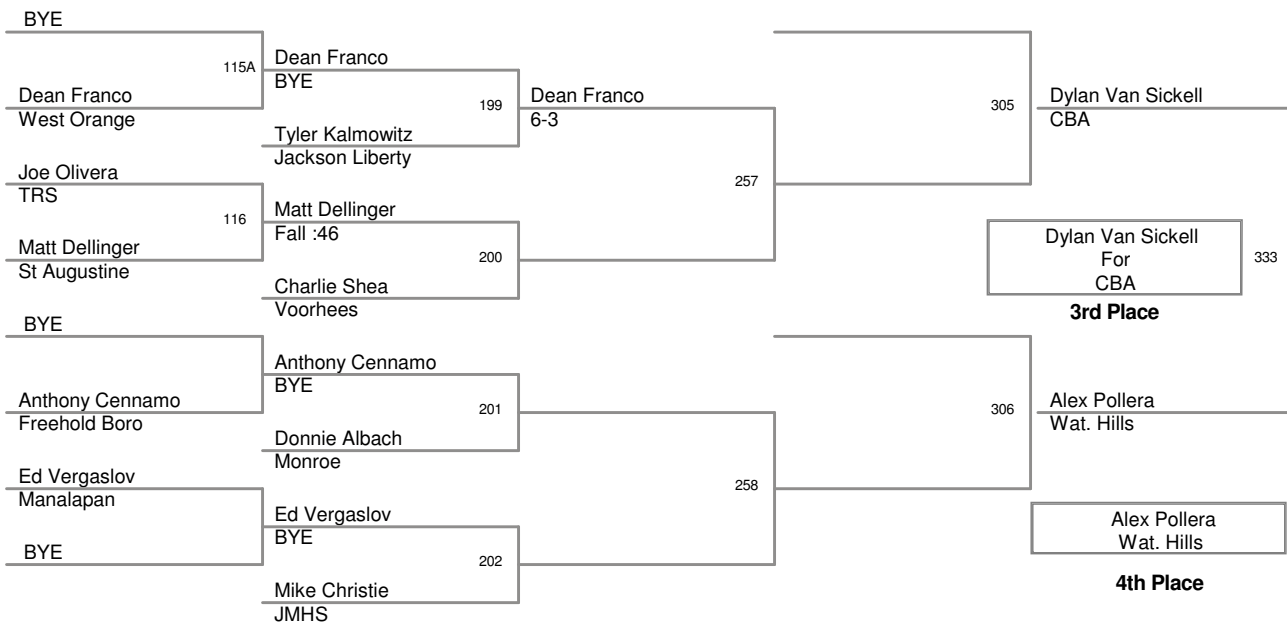

Walter Woods 2013
Walter Woods 20 Division

106 Lbs

Walter Woods 2013
Walter Woods 20 Division

113 Lbs

Walter Woods 2013
Walter Woods 20 Division

120 Lbs

Walter Woods 2013
Walter Woods 20 Division

126 Lbs