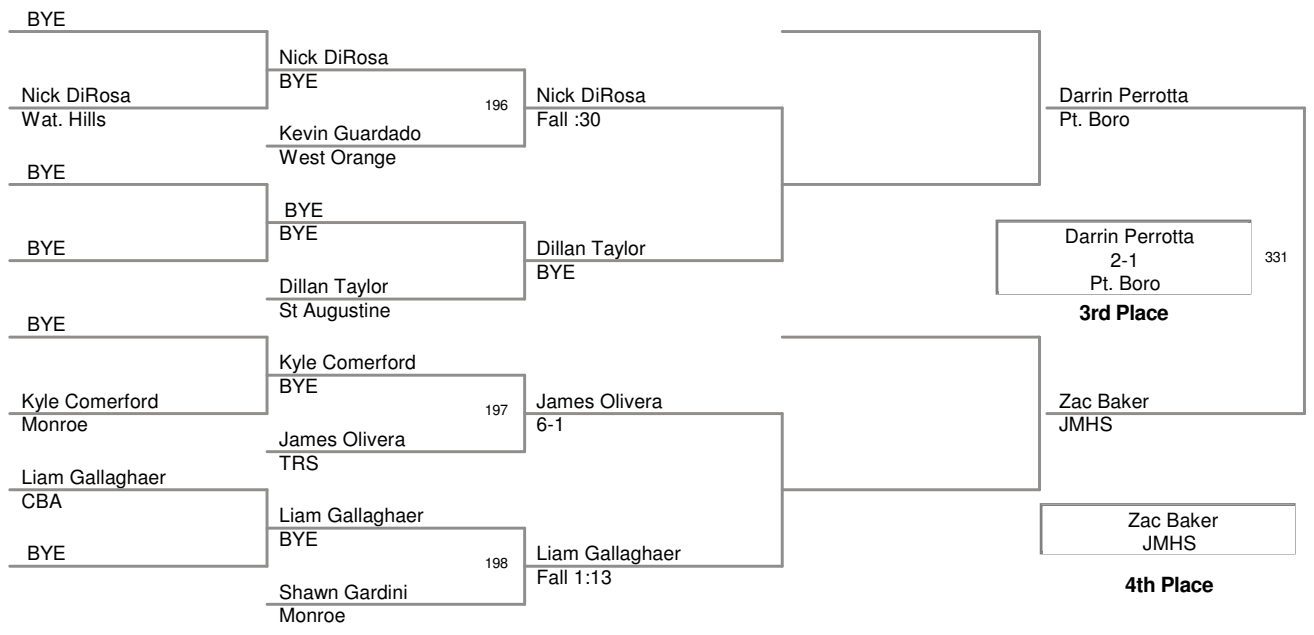

Walter Woods 2013
Walter Woods 20 Division

106 Lbs

Walter Woods 2013
Walter Woods 20 Division

113 Lbs

Walter Woods 2013
Walter Woods 20 Division

120 Lbs

Walter Woods 2013
Walter Woods 20 Division

126 Lbs