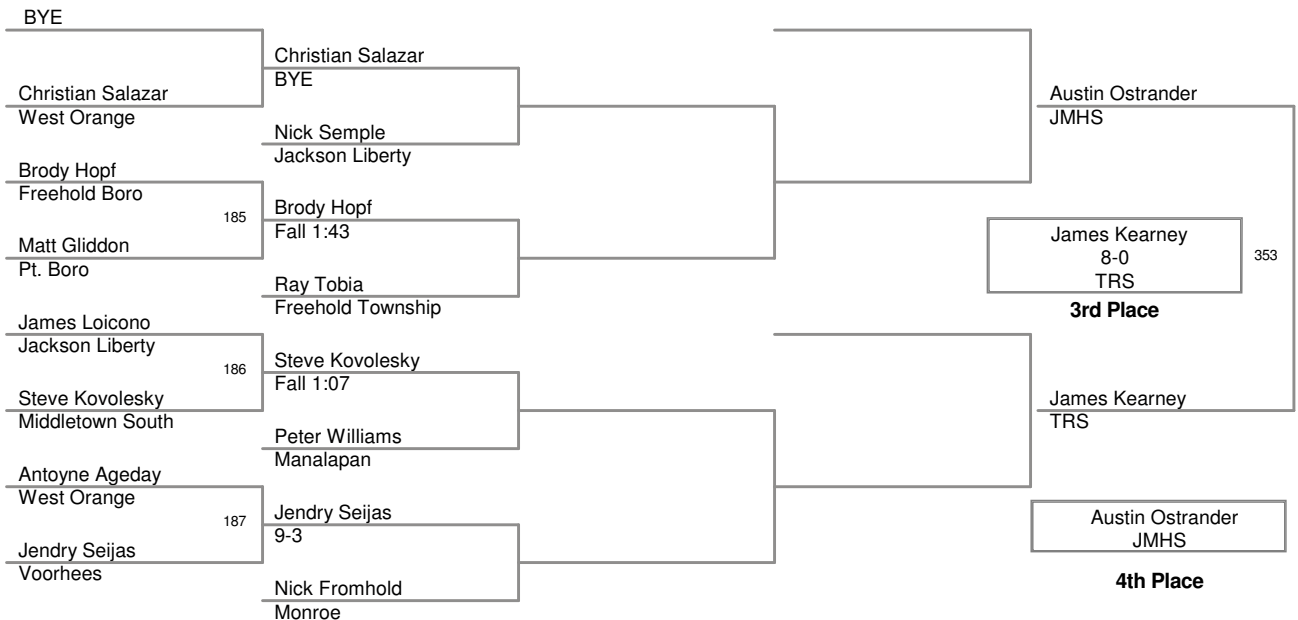

Walter Woods 2013
Walter Woods 20 Division

285 Lbs