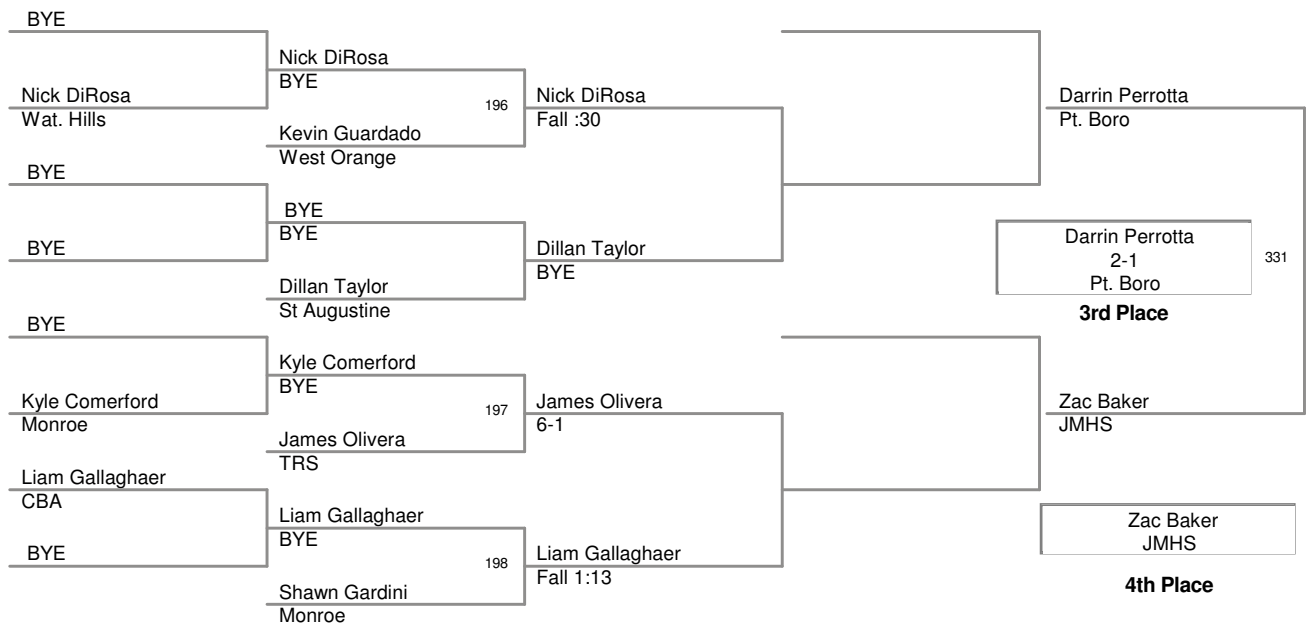

Walter Woods 2013
Walter Woods 20 Division

120 Lbs