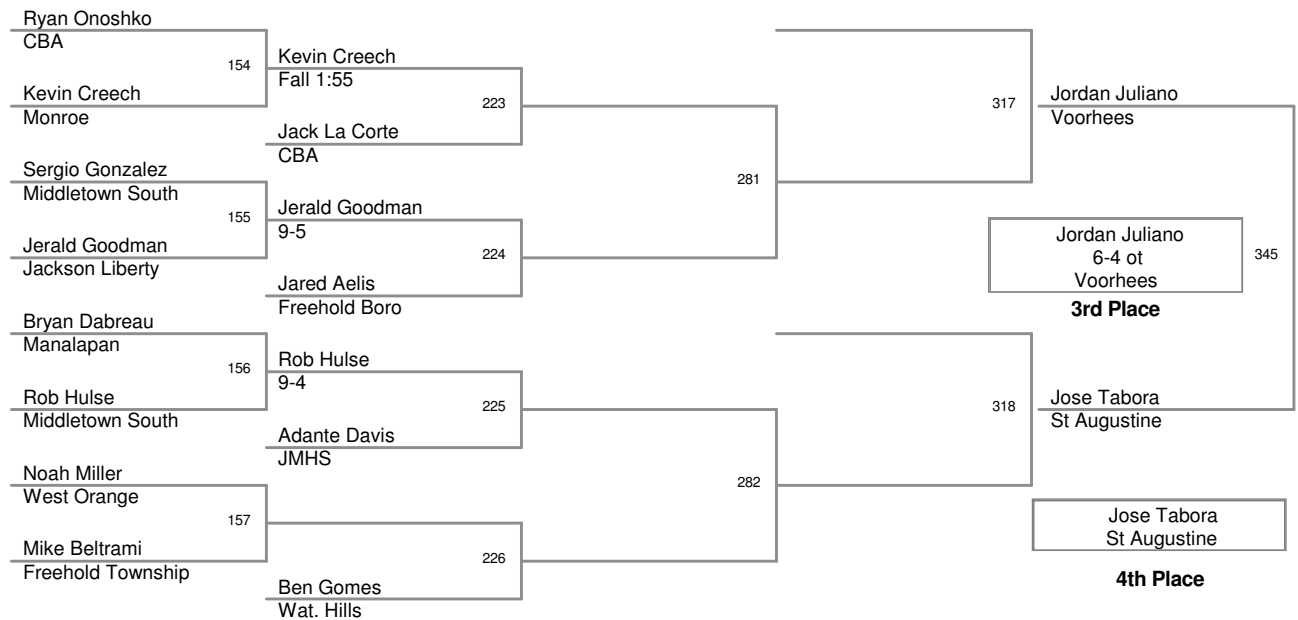

Walter Woods 2013
Walter Woods 20 Division

145 Lbs

Walter Woods 2013
Walter Woods 20 Division

152 Lbs

Walter Woods 2013
Walter Woods 20 Division

160 Lbs

Walter Woods 2013
Walter Woods 20 Division

170 Lbs