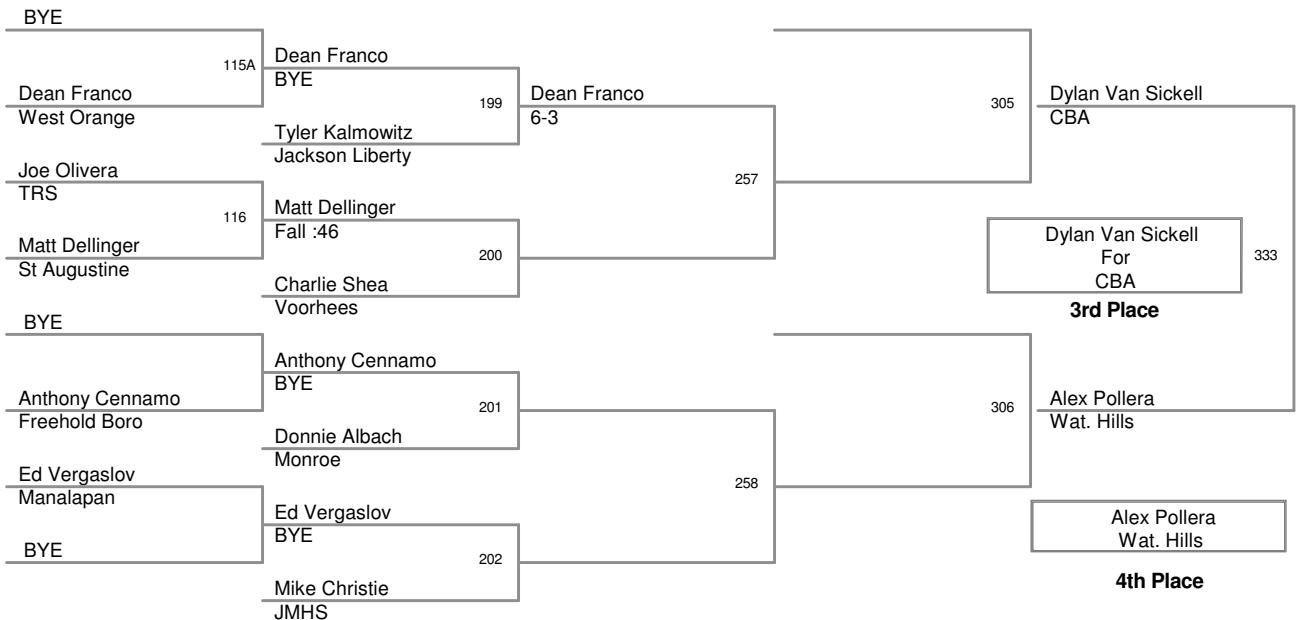

Walter Woods 2013
Walter Woods 20 Division

126 Lbs